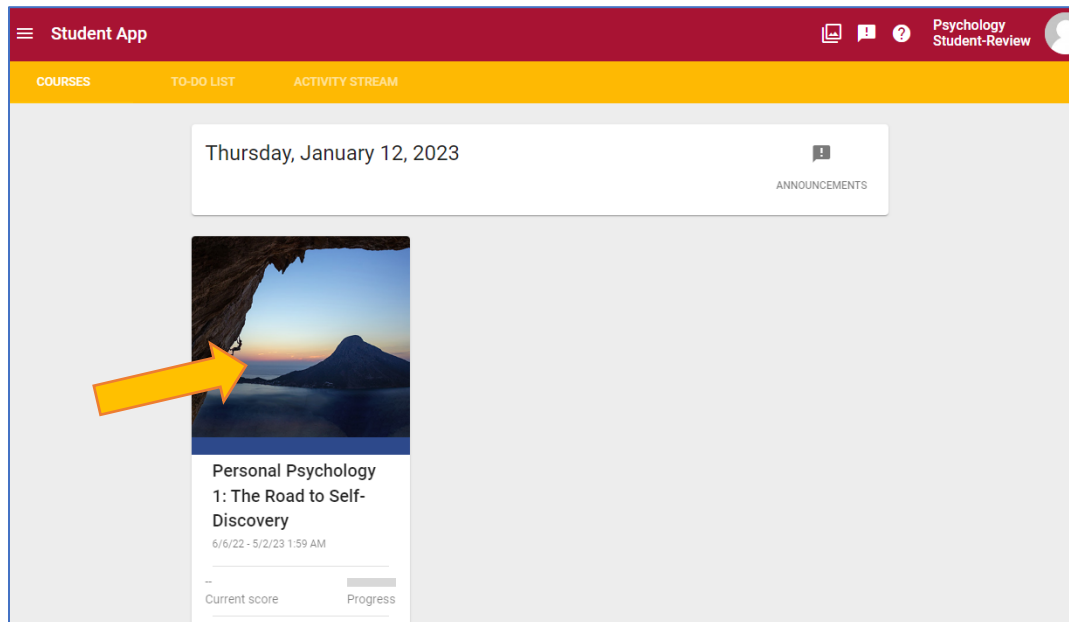

2. Enter login credentials in top right corner (**NOTE:** login credentials are case sensitive).

Username: psychology_student

Password: StudentReview#142

3. Click **Login** to right of password.

The following courses are included in this demo:

eDynamic Learning Course Title:

Personal Psychology 1: The Road to Self-Discovery

4. To enter a course, click the **Course Tile**.

5. Success! You entered this course.

6. Watch a course navigation overview: <https://vimeo.com/633167383/c0f63c267e>