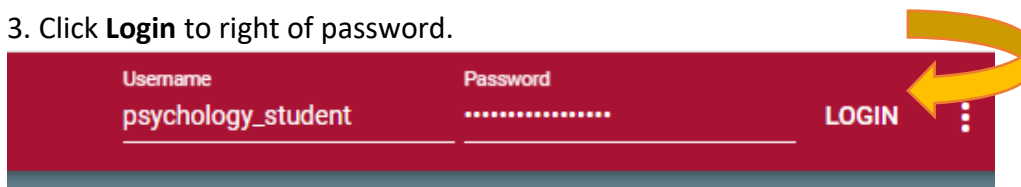

Login Credentials and Instructions for eDynamic Learning Demo Account Psychology 1

Access eDynamic Learning's course demo sites using your preferred web browser – Chrome, Edge, Firefox, and Safari

1. Go to <https://flstate-adoption.agilixbuzz.com/>

2. Enter login credentials in top right corner (**NOTE:** login credentials are case sensitive).

Username: psychology_student

Password: StudentReview#142

3. Click **Login** to right of password.

The following courses are included in this demo:

eDynamic Learning Course Title:

Personal Psychology 1: The Road to Self-Discovery

4. To enter a course, click the **Course Tile**.

5. Success! You entered this course.

6. Watch a course navigation overview: <https://vimeo.com/633167383/c0f63c267e>