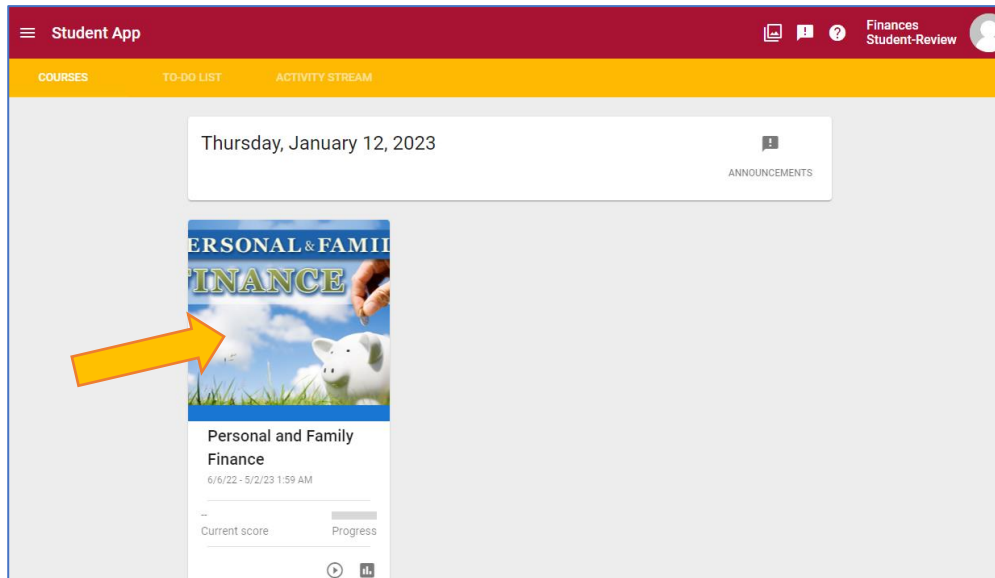

1. Go to <https://flstate-adoption.agilixbuzz.com/>

2. Enter login credentials in top right corner (**NOTE:** login credentials are case sensitive).

Username: finance_student

Password: StudentReview#391

3. Click **Login** to right of password.

The following courses are included in this demo:

eDynamic Learning Course Title:

Personal and Family Finance

4. To enter a course, click the **Course Tile**.

5. Success! You entered this course.

6. Watch a course navigation overview: <https://vimeo.com/633167383/c0f63c267e>